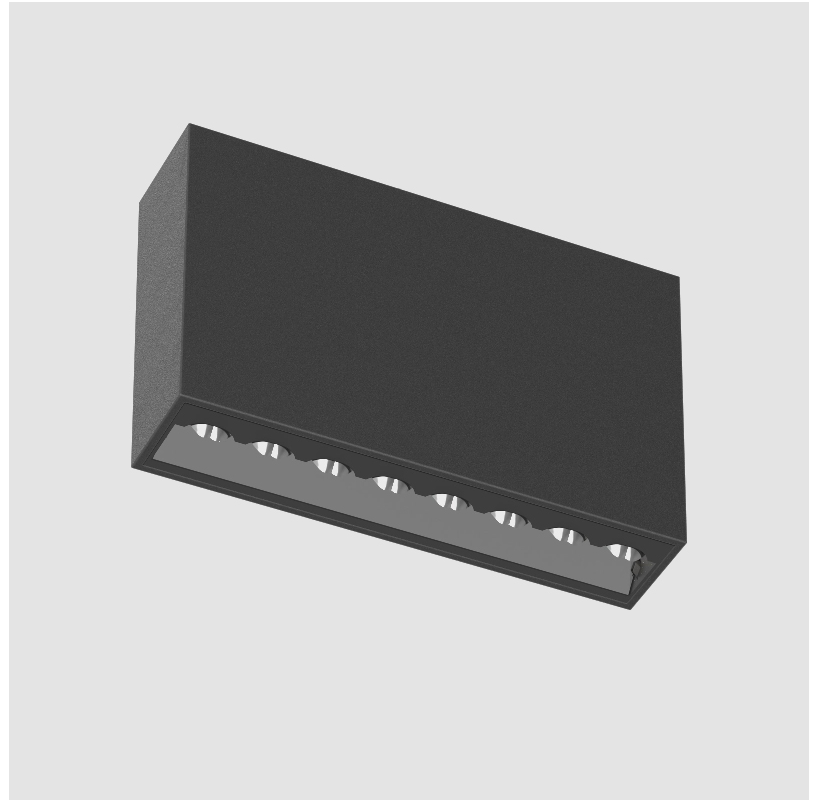

GENERAL

Series: Magiq Hollow Wallwash
 Subseries: Magiq Hollow Wallwash
 Brand: Prolicht
 Division: Architectural
 Mounting Type: Surface
 Mounting Location: Ceiling
 Subcategory: Wallwash

PHYSICAL

Shape: Rectangle
 Length (mm): 174
 Length (in): 6 ⁷/₈
 Width (mm): 42
 Width (in): 1 ⁵/₈
 Height (mm): 109
 Height (in): 4 ⁵/₁₆
 Light Distribution: Direct
 Fixture Finish: SSR / BKV / CWI / CRY / HAB / UFT / ITA / RUA / FTG / MYG / LOD / PUS / FRO / FUP / KIA / POP / BLS / SPG / MEY / GOH / GUM / CHC / COM / ABZ / JAG / OBR / MOS / ROR
 Holder Finish: WHI / BLK
 Fixture Material: Aluminum Die Cast

OPTICAL

Adjustability: Fixed

RATINGS AND CERTIFICATIONS

Certified By: Certified for North American Standards
 IP rating: IP20

MAGIQ HOLLOW WALLWASH SURFACE

A3D187-

PROJECT _____

TYPE _____

GENERAL

Series: Magiq Hollow Wallwash
 Subseries: Magiq Hollow Wallwash
 Brand: Prolicht
 Division: Architectural
 Mounting Type: Surface
 Mounting Location: Ceiling
 Subcategory: Wallwash

PHYSICAL

Shape: Rectangle
 Length (mm): 174
 Length (in): 6 ⁷/₈
 Width (mm): 42
 Width (in): 1 ⁵/₈
 Height (mm): 109
 Height (in): 4 ⁵/₁₆
 Light Distribution: Direct
 Fixture Finish: SSR / BKV / CWI / CRY / HAB / UFT / ITA / RUA / FTG / MYG / LOD / PUS / FRO / FUP / KIA / POP / BLS / SPG / MEY / GOH / GUM / CHC / COM / ABZ / JAG / OBR / MOS / ROR
 Holder Finish: WHI / BLK
 Accent Finish: SSR / BKV / CWI / CRY / HAB / LAG / UFT / ITA / RUA / RUR / MIC / FTG / MYG / TWT / LOD / PUS / FRO / FUP / KIA / POP / BLS / SPG / MEY / GOH / GUM / CHC / COM / ABZ / JAG
 Fixture Material: Aluminum Die Cast